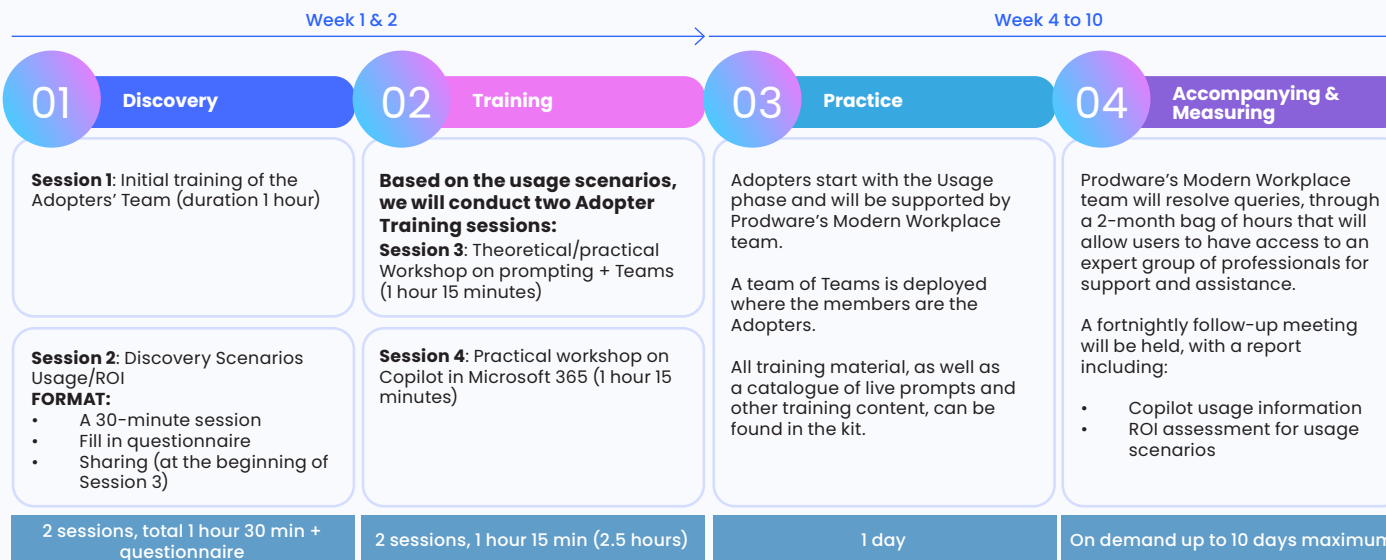

04 Phases of the Proof of Concept service

Ask for a conversation today to connect with our AI experts to support you in driving artificial intelligence as a key part of your transformation journey.

→ Contact us

Head Office: 45, quai de la Seine - 75019 Paris
+33 979 999 799 | www.prodwaregroup.com |
letsinnovate@prodwaregroup.com

FRANCE | GERMANY | AUSTRIA | UK | BELGIUM | LUXEMBOURG | NETHERLANDS | SPAIN | ISRAEL | MOROCCO | GEORGIA | CZECH REPUBLIC | US