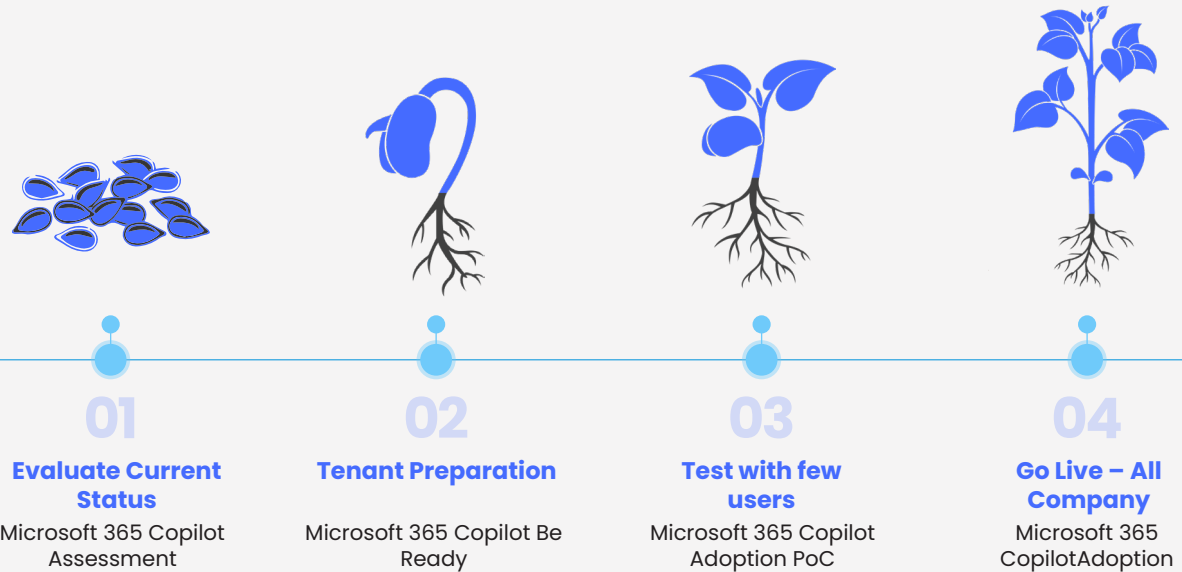

## What is Copilot for Microsoft 365?

Copilot for Microsoft 365 uses Generative Artificial Intelligence technology (LLMs) to harness your business data in the natural flow of work directly in the Microsoft applications you use every day. AI helps your employees to enhance their productivity, creativity and skills.

## How can a Proof of Concept help with adoption of Copilot for Microsoft 365?

Our AI and Workplace experts guide you through a step-by-step journey to ensure you achieve the most out of Copilot every day.

Once you have completed an Assessment and ensured readiness, you can move forward with a PoC to train, support and monitor a selected number of users which informs your full roll-out across the business.