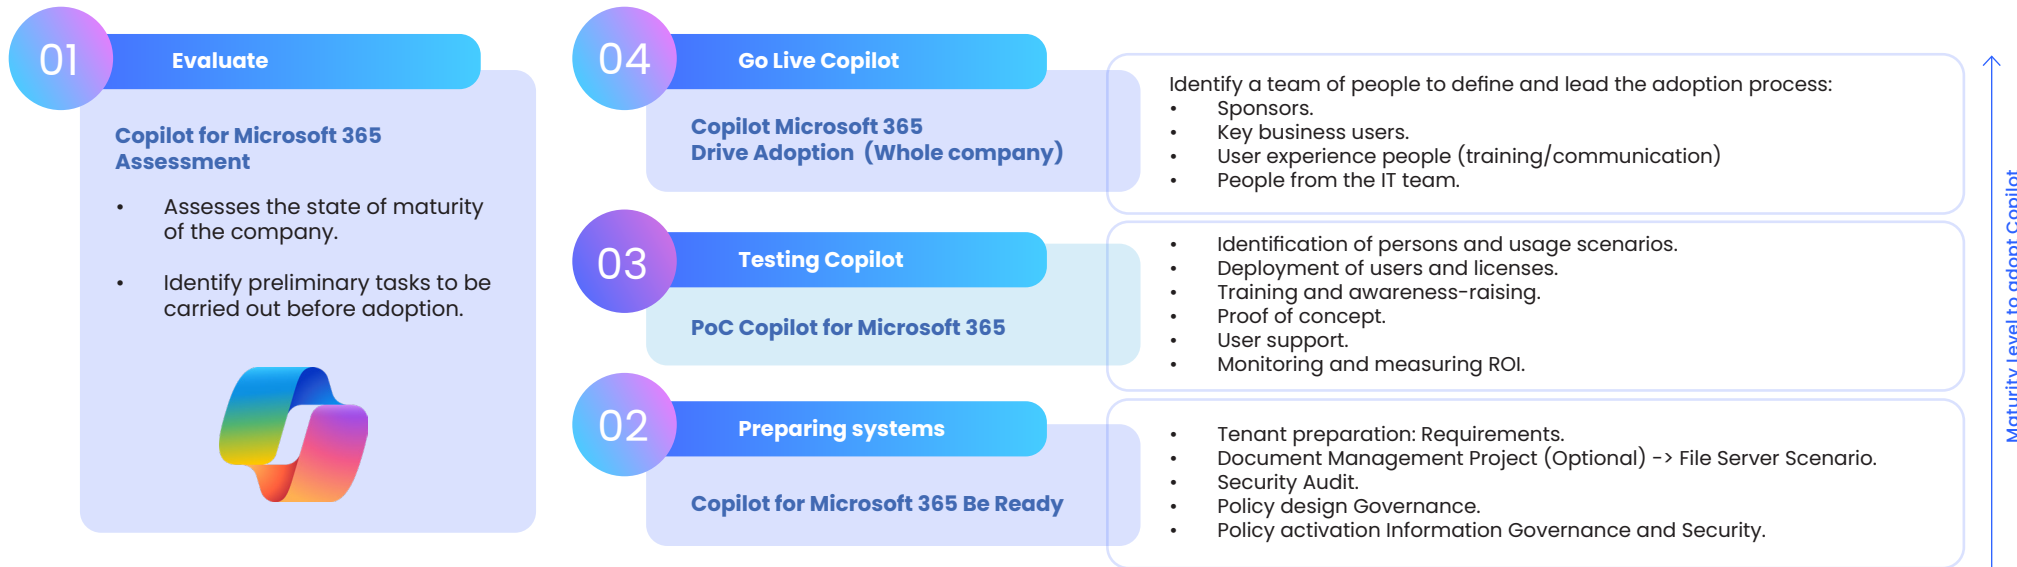

Your journey with Copilot for Microsoft 365

Our team guides you every step of the way.